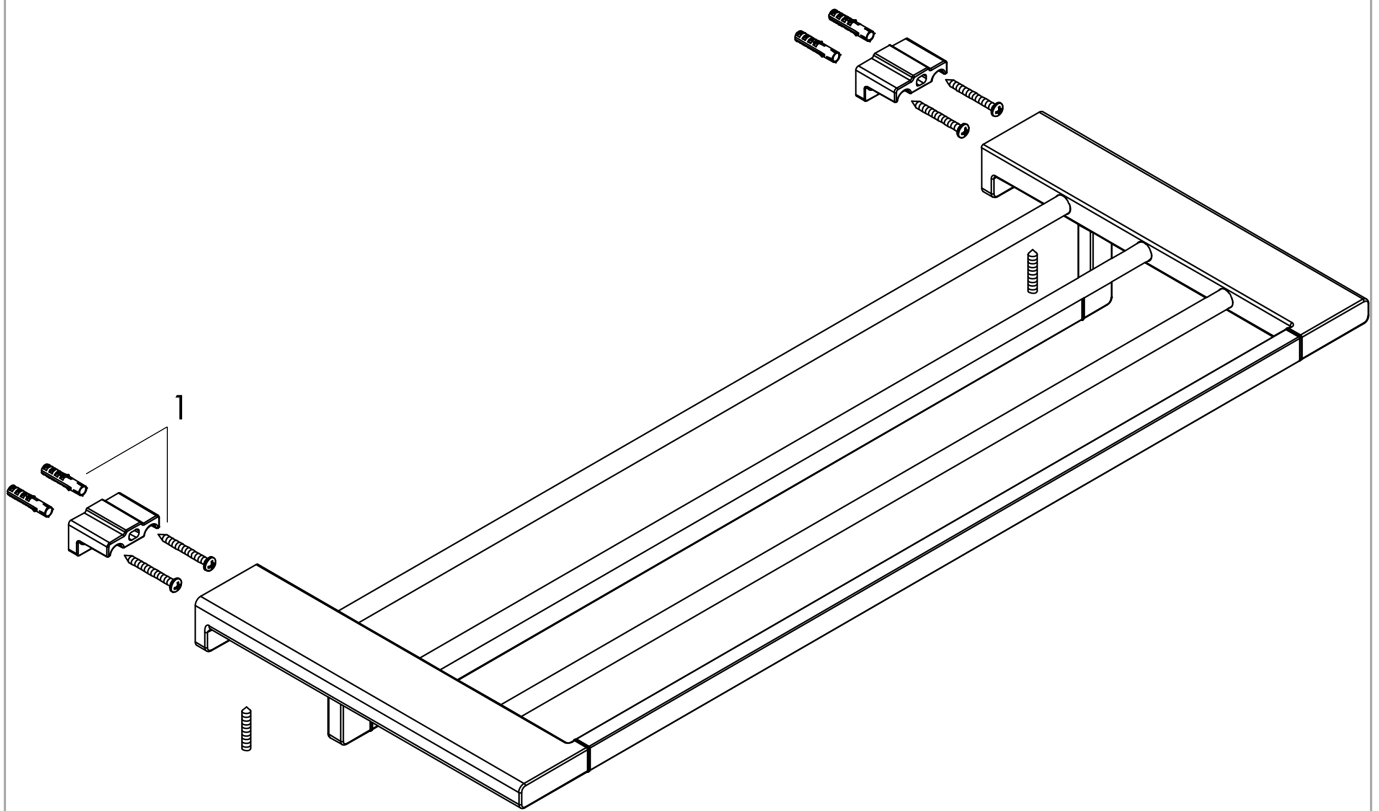

AddStoris
Towel rack with towel holder
 Surfaces: **Chrome** Article Number: **41751000**

Exploded Drawing

Year of production: >04/21

AddStoris

Towel rack with towel holder

Surfaces: **Chrome** Article Number: **41751000**